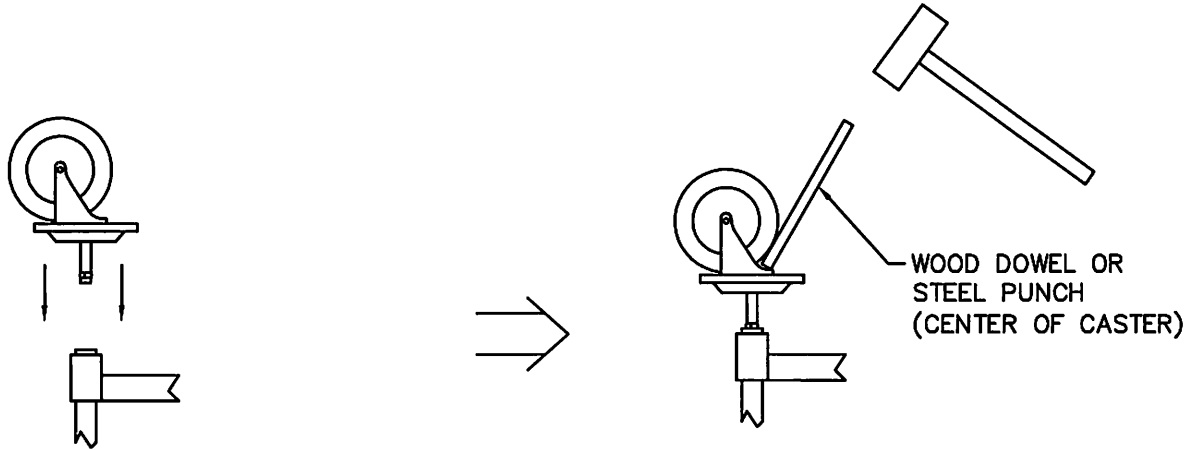

REVOLVING BUMPER AND
7/16" DIAMETER STEM CASTER INSTALLATION

CORRECT