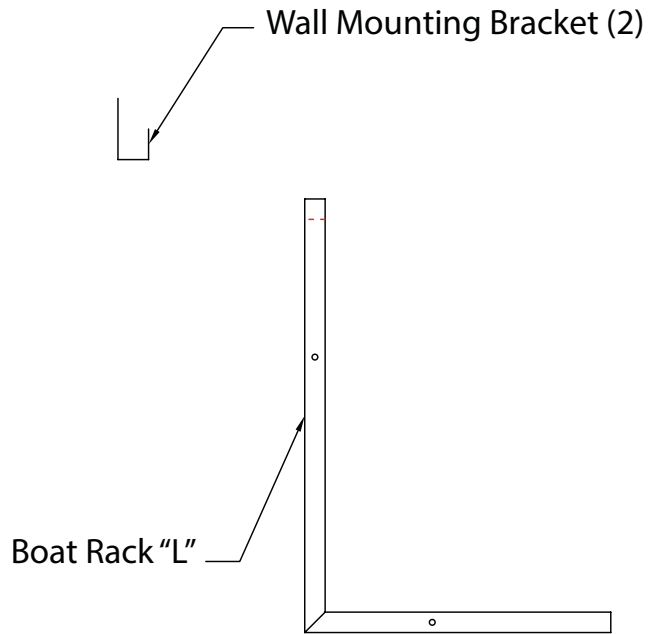

## Wall Mount Boat Rack

### Side View

1. Mount wall mounting brackets to wall.
2. Attach boat rack "L" to boat rack sides
3. Hand boat rack "L" and boat rack sides on wall mounting brackets.