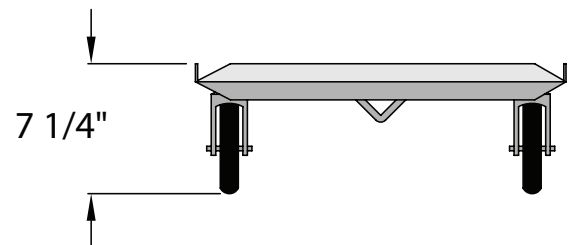

MATERIAL:

Framework is constructed out of 1½" x 1½" x ⅜" wall angle.

Caster bracket is constructed out of .063" sheet.

CASTERS:

Equipped with four 5" platform type swivel casters.

GUARANTEE:

These dollies carry a Lifetime Guarantee against rust and corrosion as well as a Five-Year Guarantee against workmanship and material defects.

NSF Certified.

Model No.	Size W-H-D	Wheel Size	Ship Lbs.
Pizza Dough Box Dolly			
98040	20 ½" x 7 ¼" x 27 ¼"	5"	20

Accommodates 18" x 26" dough boxes.

Four 5" platform type swivel casters (#C453).

Options: