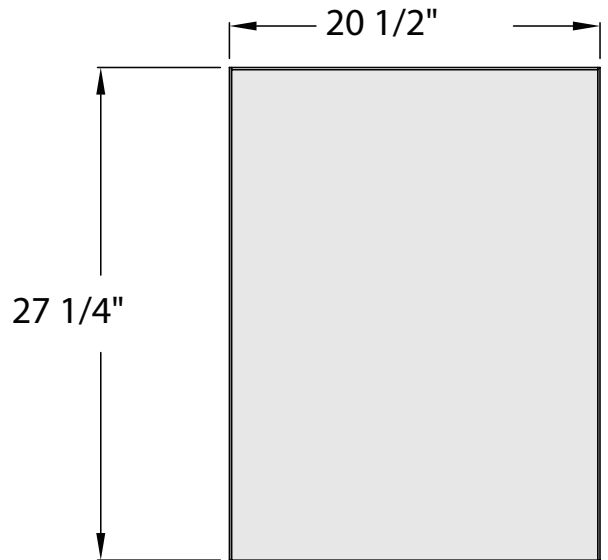

MATERIAL:

Framework is constructed out of 1½" x 1½" x ⅜" wall angle.

Caster bracket is constructed out of .063" sheet.

CASTERS:

Equipped with four 5" platform type swivel casters.

GUARANTEE:

These dollies carry a Lifetime Guarantee against rust and corrosion as well as a Five-Year Guarantee against workmanship and material defects.

NSF Certified.

Model No.	Size W-H-D	Wheel Size	Ship Lbs.
Pizza Dough Box Dolly			
98040	20 ½" x 7 ¼" x 27 ¼"	5"	20

Accommodates 18" x 26" dough boxes.

Four 5" platform type swivel casters (#C453).

Options: